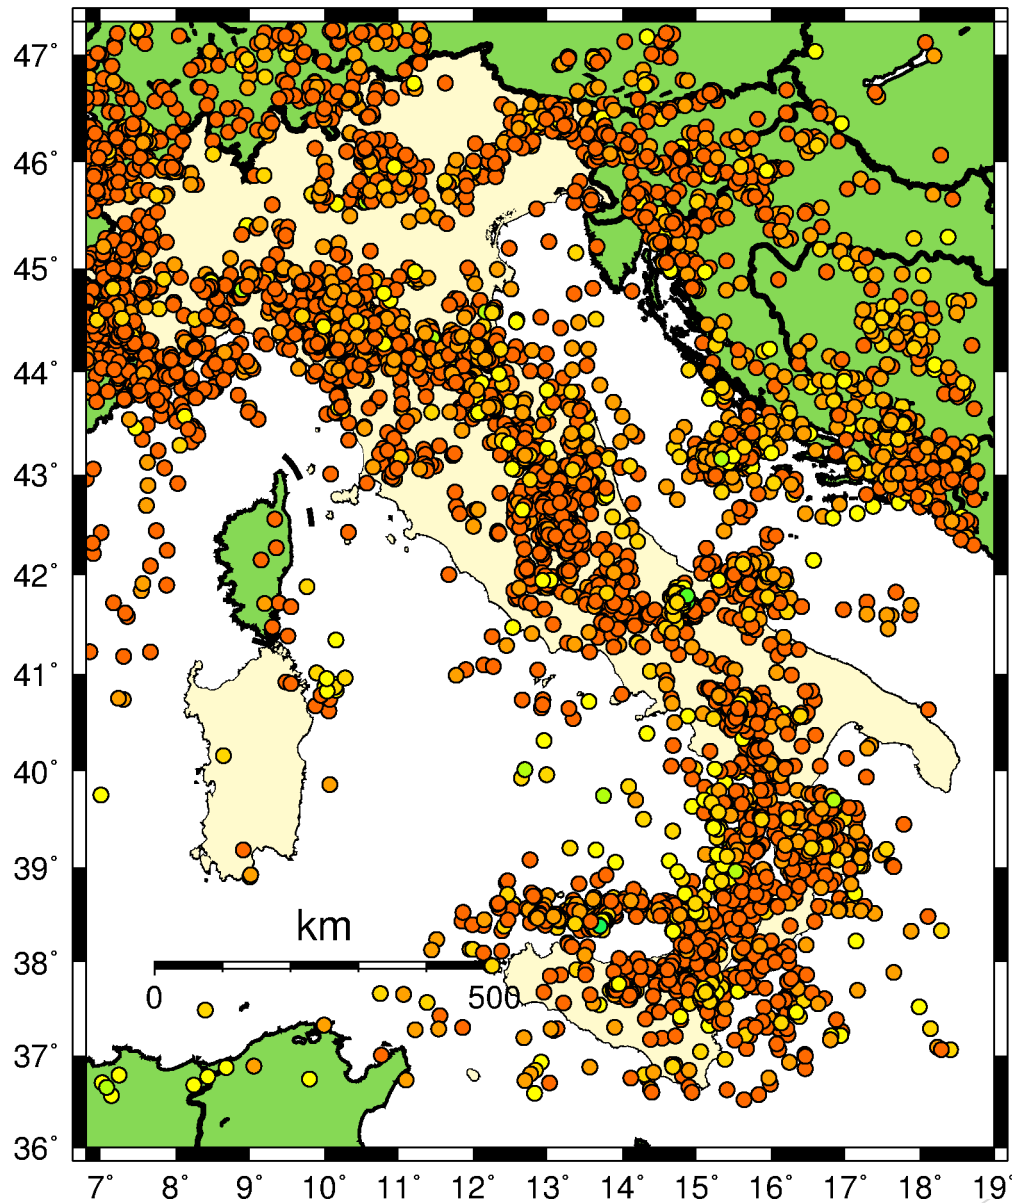

L'Aquila 2009

▶ Magnitud: 6.3 Mw

▶ Fecha: Lunes 6 de abril del 2009

▶ Lugar: **L'Aquila, Italia**

▶ Profundidad: 8.8 km

▶ Muertes: 308

Sismicidad del 2000 al 05 de abril del 2009

6986 Sismos

1.0 1.5 2.0 2.5 3.0 3.5 4.0 4.5 5.0 5.5 6.0 6.5 7.0 7.5 8.0

Magnitud

Réplícas

The background features a series of overlapping, semi-transparent green triangles and polygons of various shades, ranging from light lime green to dark forest green. These shapes are primarily located on the right side of the page, creating a modern, abstract geometric pattern. The rest of the page is plain white.

Magnitud

Mecanismos Focales

1.0 1.5 2.0 2.5 3.0 3.5 4.0 4.5 5.0 5.5 6.0 6.5 7.0 7.5 8.0

Magnitud