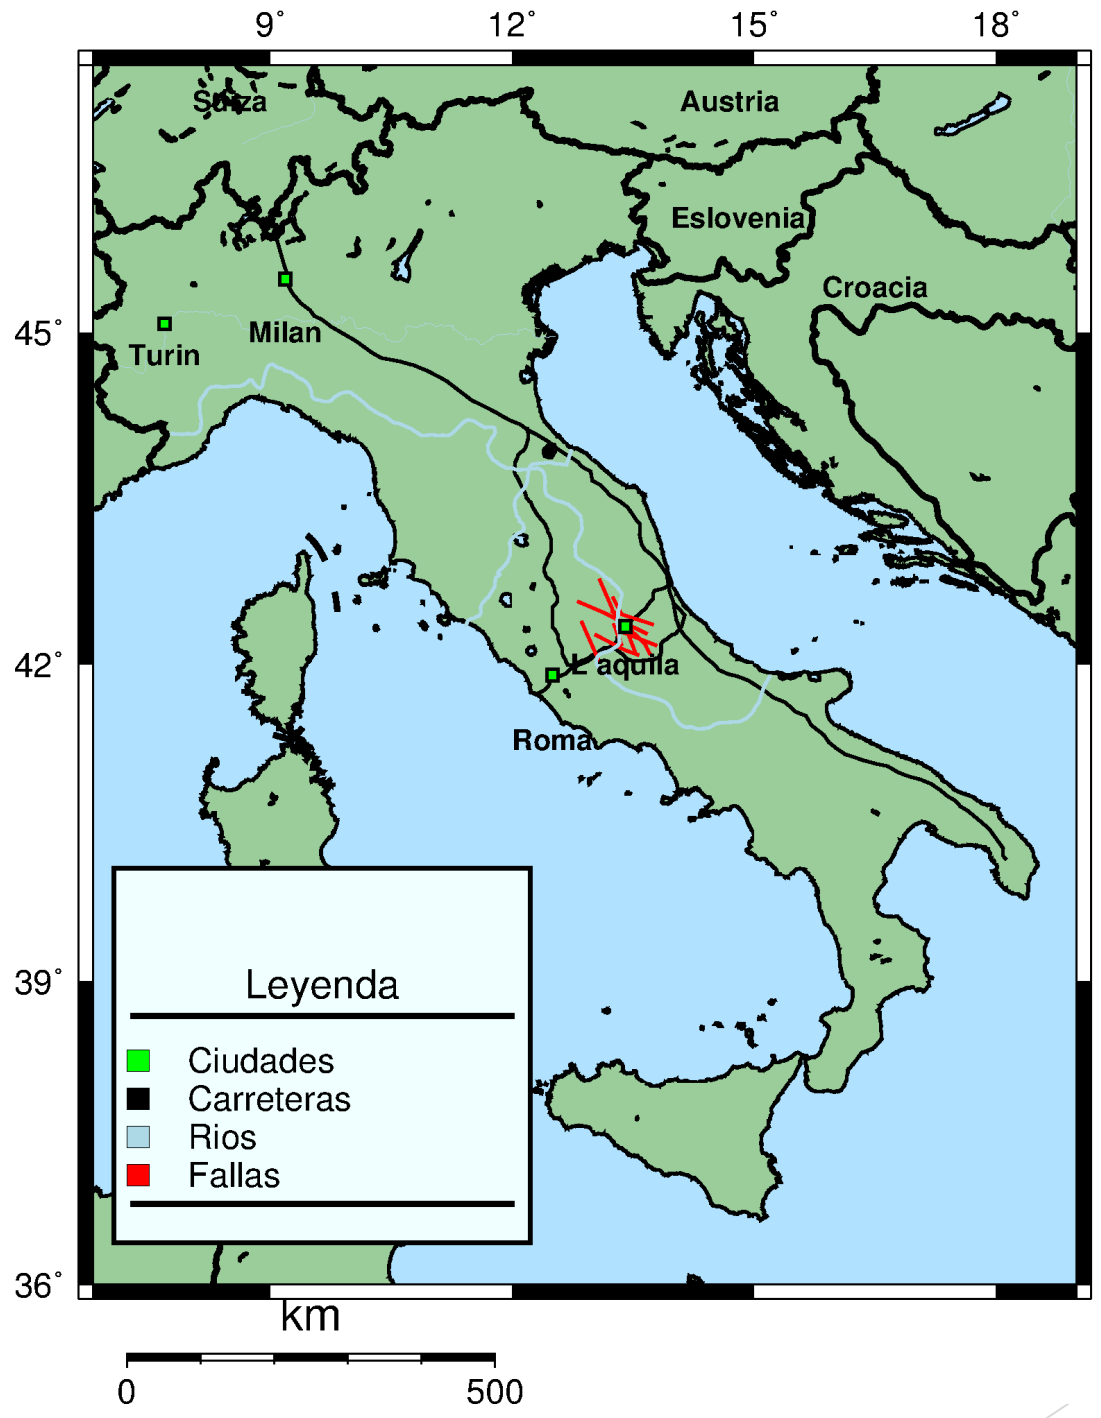

L'Aquila 2009

▶ Magnitud: 6.3 Mw

▶ Fecha: Lunes 6 de abril del 2009

▶ Lugar: **L'Aquila, Italia**

▶ Profundidad: 8.8 km

▶ Muertes: 308

Sismicidad del 2000 al 05 de abril del 2009

6986 Sismos

1.0 1.5 2.0 2.5 3.0 3.5 4.0 4.5 5.0 5.5 6.0 6.5 7.0 7.5 8.0

Magnitud

Réplícas

The background features a series of overlapping, semi-transparent green triangles and polygons of various shades, ranging from light lime green to dark forest green. These shapes are primarily located on the right side of the page, creating a modern, abstract geometric pattern. The rest of the page is plain white.